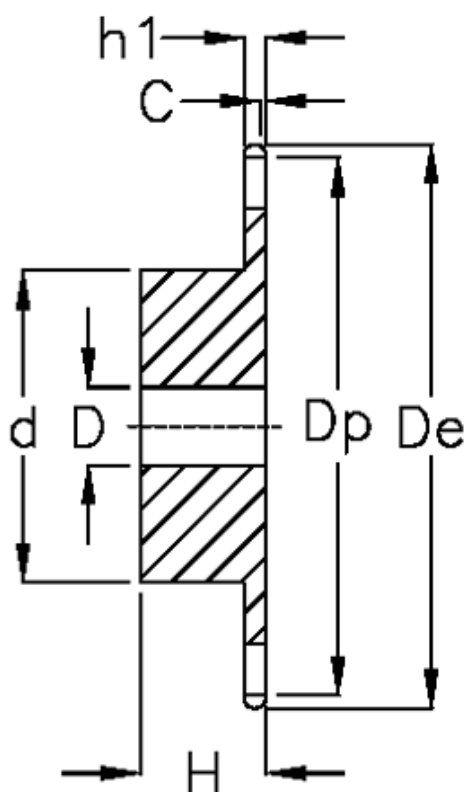

Article number: 616011008027

Description: Sprocket 16 B-1 Z=27 simplex  
predrilled

## Measures

C = 2.5  
d = 120  
D = 20±0,5  
De = 229.6  
Dp = 218.79

For chain size = 1" x 17,02 mm

For chain type = 16 B-1

H = 50

h1 = 16.2

Number of teeth = 27